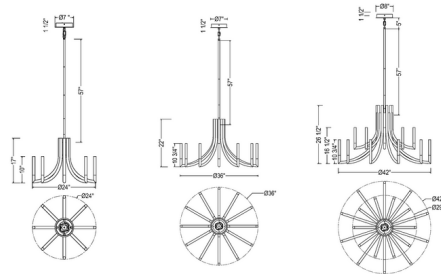

CLICK TO VIEW PRODUCT

Notes: