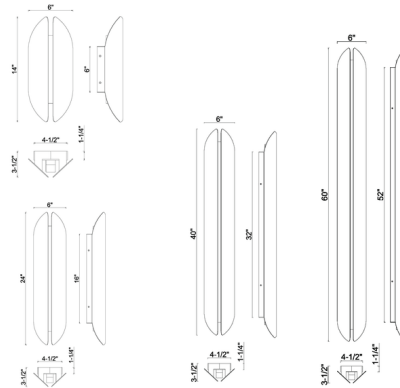

Description

Just as how Damascus steel was originally forged, folded, and hammered, the textures for the Intra Outdoor Wall Light have been replicated emphasizing and captured in these sleek linear outdoor sconces. Subtly placed illumination delineates the detail found in these patterns.

Shown in damascus brass

Specifications

COLOR	N/A
BODY FINISH	Damascus Brass
WATTAGE	10W
DIMMER	Standard 120V
DIMENSIONS	6"W x 14"H x 3.5"D
INTEGRATED LED MODULE	1 x LED/10W/120V LED

Technical Information