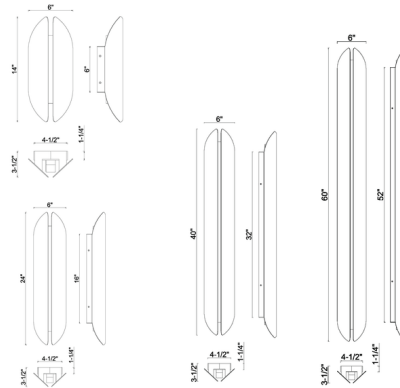

Shown in damascus brass

Specifications

COLOR	N/A
BODY FINISH	Damascus Brass
WATTAGE	10W
DIMMER	Standard 120V
DIMENSIONS	6"W x 14"H x 3.5"D
INTEGRATED LED MODULE	1 x LED/10W/120V LED

Technical Information

COLOR RENDERING	90 CRI
LAMP COLOR	3000K
LUMENS/WATT	29.50
LUMINOUS FLUX	295 lumens

CLICK TO VIEW PRODUCT

Notes: