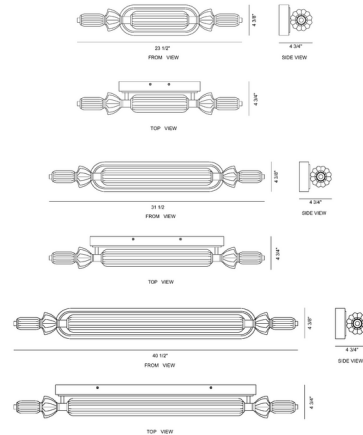

Description

Evoking the meticulous craftsmanship of a finely wrapped specialty candy, the Lansdowne Bathroom Vanity Light marries transitional Deco flare with the sophistication of today. The ribbed glass and sleek metal accents create a harmonious symmetrical form, wrapping the light in a way that feels both luxurious and timeless.

Specifications

COLOR	Opal
BODY FINISH	Gold
WATTAGE	22W
DIMMER	Standard 120V
DIMENSIONS	22"W x 4.38"H x 4.5"D
INTEGRATED LED MODULE	1 x LED/22W/120V LED

Technical Information

COLOR RENDERING	90 CRI
LAMP COLOR	3000K
LUMENS/WATT	59.82
LUMINOUS FLUX	1316 lumens

Shown in gold / opal

CLICK TO VIEW PRODUCT

Notes: