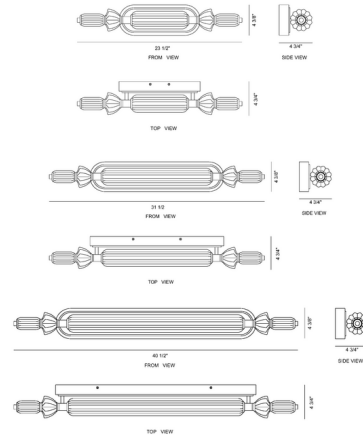

Description

Evoking the meticulous craftsmanship of a finely wrapped specialty candy, the Lansdowne Bathroom Vanity Light marries transitional Deco flare with the sophistication of today. The ribbed glass and sleek metal accents create a harmonious symmetrical form, wrapping the light in a way that feels both luxurious and timeless.

Specifications

COLOR Opal
BODY FINISH Gold
WATTAGE 22W
DIMMER Standard 120V
DIMENSIONS 22"W x 4.38"H x 4.5"D
INTEGRATED LED MODULE 1 x LED/22W/120V LED

Technical Information

COLOR RENDERING 90 CRI
LAMP COLOR 3000K
LUMENS/WATT 59.82
LUMINOUS FLUX 1316 lumens

Shown in gold / opal

CLICK TO VIEW PRODUCT

Notes: