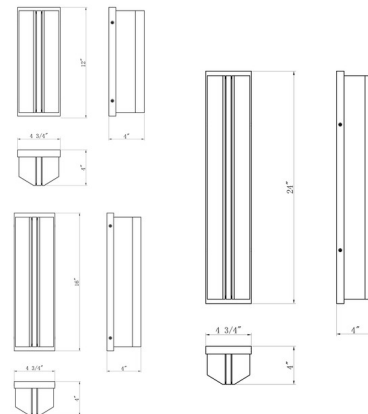

Shown in gold / clear