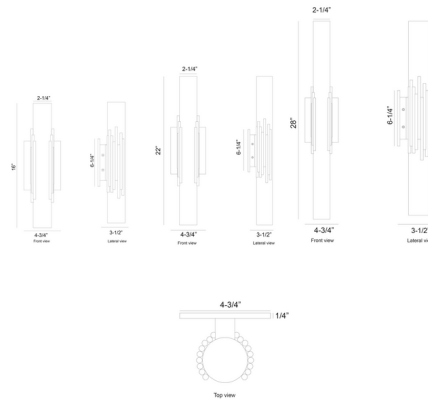

By Eurofase

Description

The elegance of the Venna Wall Light is generously shared in these indoor pieces. A cylinder of natural alabaster is cored to reveal the intricate clouds and veins of the stone, beautifully illuminated from within. A series of sleek rods encircle the form, blending the warmth of metal with the organic elegance of the alabaster, creating a striking balance between durability and ethereal beauty for indoor settings.

Shown in antique brass / alabaster

Specifications

COLOR Alabaster
 BODY FINISH Antique Brass
 WATTAGE 18W
 DIMMER Standard 120V
 DIMENSIONS 4.75"W x 16"H x 2.75"D
 INTEGRATED LED MODULE 1 x LED/18W/120V LED

Technical Information

COLOR RENDERING 90 CRI
 LAMP COLOR 3500K
 LUMENS/WATT 53.78
 LUMINOUS FLUX 968 lumens

CLICK TO VIEW PRODUCT

Notes: