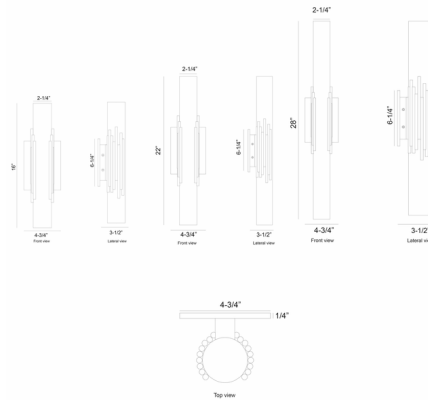

CLICK TO VIEW PRODUCT

Notes: