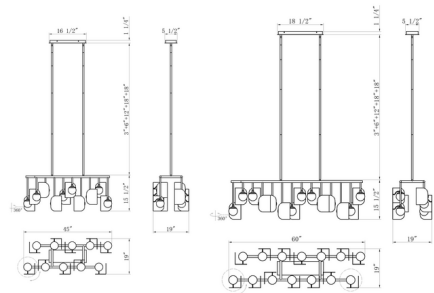

CLICK TO VIEW PRODUCT

Notes: