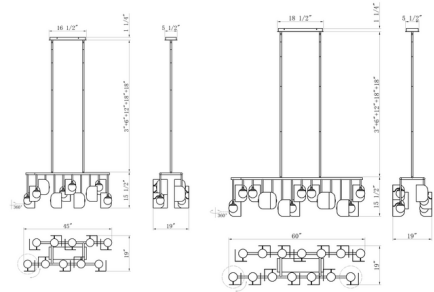

CLICK TO VIEW PRODUCT

Notes: