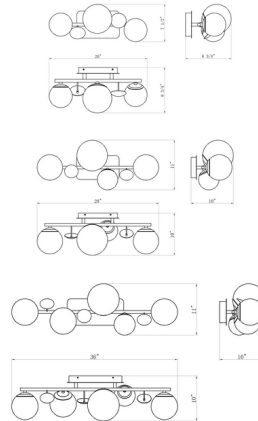

Shown in gold / opal