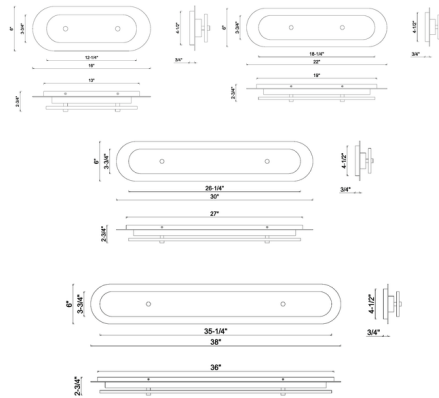

Shown in black / silver

CLICK TO VIEW PRODUCT

Notes: