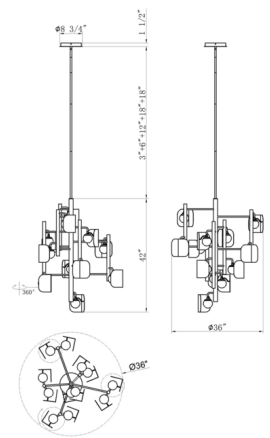

CLICK TO VIEW PRODUCT

Notes: