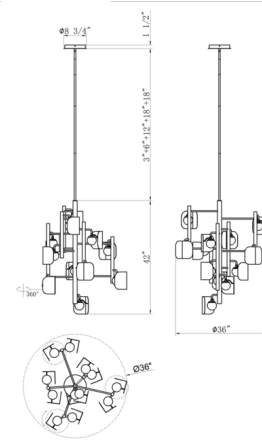

CLICK TO VIEW PRODUCT

Notes: