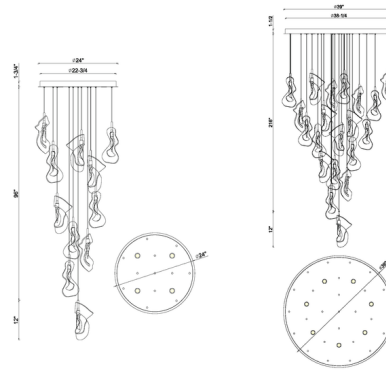

By Eurofase

Description

In the Norah Chandelier there is dichotomy between the handmade, freeform glass ribbons and the arctic chisel of quartz crystal they surround. It is further embellished with a trio of colors and the fascinating reflection and refraction emitted when light is introduced. The artistic conflict has created stunning pieces set to define a space.

Specifications

COLOR Clear
 BODY FINISH Gold
 WATTAGE 24W
 DIMMER Standard 120V
 DIMENSIONS 24"W x 16.5"H
 INTEGRATED LED MODULE 12 x LED/2W/120V LED

Technical Information

COLOR RENDERING 90 CRI
 LAMP COLOR 3000K
 LUMENS/WATT 1,194.00
 LUMINOUS FLUX 2388 lumens

Shown in gold / clear

CLICK TO VIEW PRODUCT

Notes: