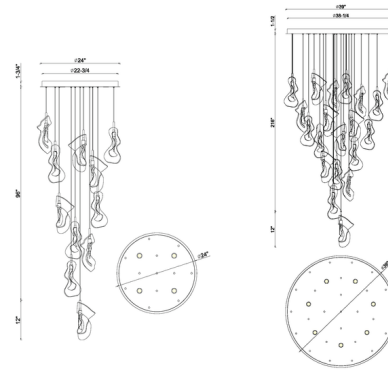

Description

In the Norah Chandelier there is dichotomy between the handmade, freeform glass ribbons and the arctic chisel of quartz crystal they surround. It is further embellished with a trio of colors and the fascinating reflection and refraction emitted when light is introduced. The artistic conflict has created stunning pieces set to define a space.

Specifications

COLOR	Clear
BODY FINISH	Gold
WATTAGE	24W
DIMMER	Standard 120V
DIMENSIONS	24"W x 16.5"H
INTEGRATED LED MODULE	12 x LED/2W/120V LED

Technical Information

COLOR RENDERING	90 CRI
LAMP COLOR	3000K
LUMENS/WATT	1,194.00
LUMINOUS FLUX	2388 lumens

Shown in gold / clear

CLICK TO VIEW PRODUCT

Notes: