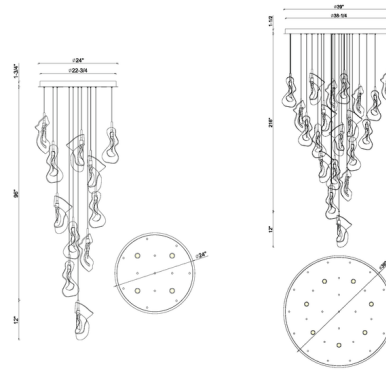

### Description

In the Norah Chandelier there is dichotomy between the handmade, freeform glass ribbons and the arctic chisel of quartz crystal they surround. It is further embellished with a trio of colors and the fascinating reflection and refraction emitted when light is introduced. The artistic conflict has created stunning pieces set to define a space.

### Specifications

COLOR . . . . . Clear  
BODY FINISH . . . . . Gold  
WATTAGE . . . . . 24W  
DIMMER . . . . . Standard 120V  
DIMENSIONS . . . . . 24"W x 16.5"H  
INTEGRATED LED MODULE . . . . . 12 x LED/2W/120V LED

### Technical Information

COLOR RENDERING . . . . . 90 CRI  
LAMP COLOR . . . . . 3000K  
LUMENS/WATT . . . . . 1,194.00  
LUMINOUS FLUX . . . . . 2388 lumens

Shown in gold / clear

CLICK TO VIEW PRODUCT

Notes: