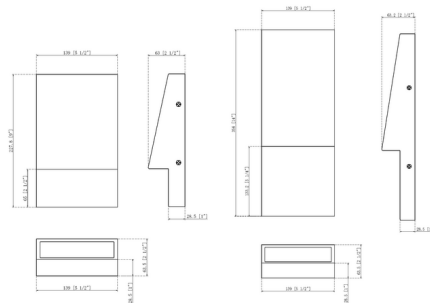

CLICK TO VIEW PRODUCT

Notes: