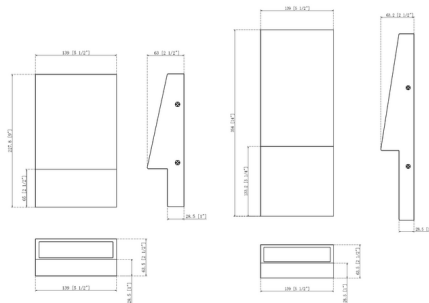

CLICK TO VIEW PRODUCT

Notes: