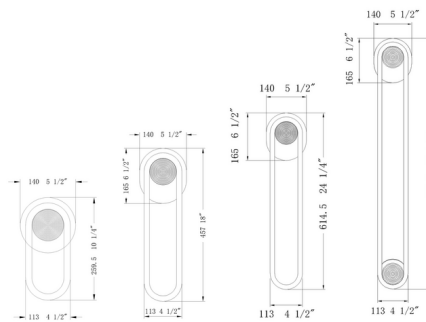

### Specifications

COLOR	White
BODY FINISH	Matte Black
WATTAGE	14W
DIMMER	Standard 120V
DIMENSIONS	5.5"W x 10"H x 3.625"D
INTEGRATED LED MODULE	1 x LED/14W/120V LED