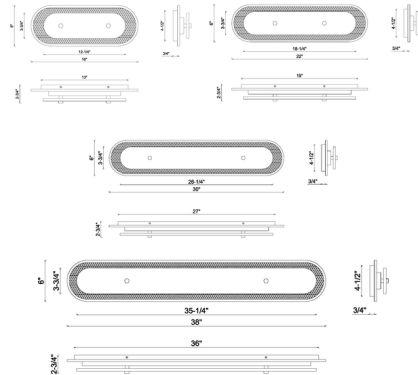

### Description

The Tramore Wall Sconce frames large solid shades with a contemporary mesh backplate. This provides intriguing shadows that cast upon the mounting surface, while surrounding the uniform LED light source, creating a soft glow ideal for any interior space. Can be mounted horizontally or vertically.

### Specifications

COLOR . . . . . Alabaster  
 BODY FINISH . . . . . Matte Black  
 WATTAGE . . . . . 12W  
 DIMMER . . . . . Standard 120V  
 DIMENSIONS . . . . . 6"W x 16"H x 2.75"D  
 INTEGRATED LED MODULE . . . . . 1 x LED/12W/120V LED