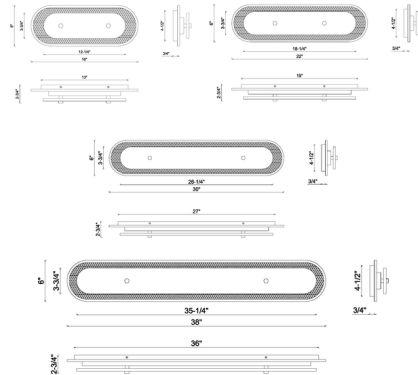

CLICK TO VIEW PRODUCT

Notes: