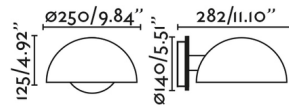

Shown in matte black / beige

Specifications

COLOR Beige
BODY FINISH Matte Black
WATTAGE 15W
DIMMER N/A
DIMENSIONS 9.84"W x 5.51"H x 11.1"D
BULB NOT INCLUDED 1 x A19/Medium (E26)/15W/120V LED

CLICK TO VIEW PRODUCT