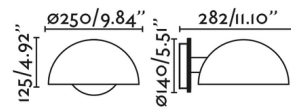

Shown in matte black / beige

Specifications

COLOR Beige
BODY FINISH Matte Black
WATTAGE 15W
DIMMER N/A
DIMENSIONS 9.84"W x 5.51"H x 11.1"D
BULB NOT INCLUDED 1 x A19/Medium (E26)/15W/120V LED

CLICK TO VIEW PRODUCT