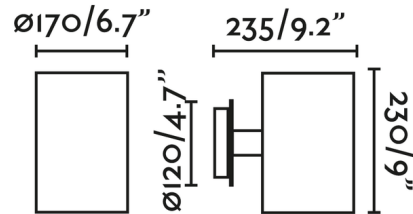

### Specifications

COLOR . . . . . Beige  
BODY FINISH . . . . . Matte Black  
WATTAGE . . . . . 15W  
DIMMER . . . . . N/A  
DIMENSIONS . . . . . 6.7"W x 9"H x 9.2"D  
BULB NOT INCLUDED . . . . . 1 x A19/Medium (E26)/15W/120V LED