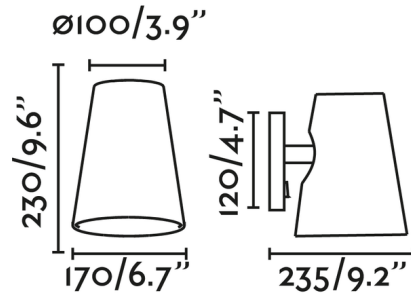

Shown in matte black / beige

Specifications

COLOR Beige
BODY FINISH Matte Black
WATTAGE 15W
DIMMER N/A
DIMENSIONS 6.7"W x 9.6"H x 9.2"D
BULB NOT INCLUDED 1 x A19/Medium (E26)/15W/120V LED

CLICK TO VIEW PRODUCT