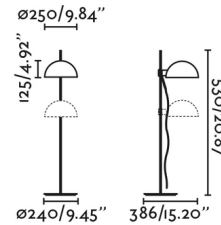

By FARO Barcelona

Description

The Dominica Table Lamp, designed by Faro Lab, is inspired by the aesthetic current that occurred in Chicago between 1900 and 1940. This adjustable table lamp is conceived with pure and geometric shapes of a marked industrial style but stands out for its authenticity and elegance. On/off switch located on cord.

Shown in matte black / beige

Specifications

COLOR	Beige
BODY FINISH	Matte Black
WATTAGE	15W
DIMMER	N/A
DIMENSIONS	9.84"W x 20.87"H x 15.2"D
BULB NOT INCLUDED	1 x A19/Medium (E26)/15W/120V LED

CLICK TO VIEW PRODUCT