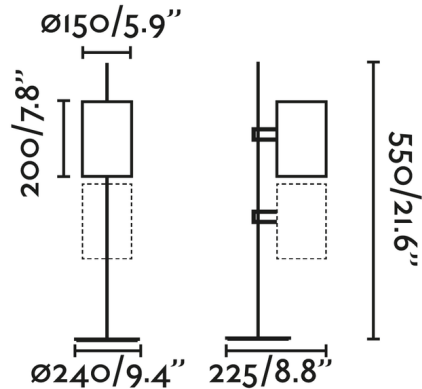

By FARO Barcelona

Description

The Guadalupe Table Lamp is a lamp with a cylindrical shape designed by Faro Lab. A unique adjustable design to give a modern touch to any space. The fixture allows the light to be directed more firmly. On/Off switch on cord.

Shown in matte black / beige

Specifications

COLOR Beige
BODY FINISH Matte Black
WATTAGE 15W
DIMMER N/A
DIMENSIONS 9.4"W x 21.6"H x 8.8"D
BULB NOT INCLUDED 1 x A19/Medium (E26)/15W/120V LED

CLICK TO VIEW PRODUCT