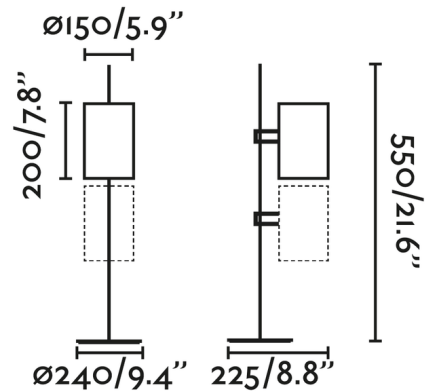

### Description

The Guadalupe Table Lamp is a lamp with a cylindrical shape designed by Faro Lab. A unique adjustable design to give a modern touch to any space. The fixture allows the light to be directed more firmly. On/Off switch on cord.

### Specifications

COLOR . . . . . Beige  
BODY FINISH . . . . . Matte Black  
WATTAGE . . . . . 15W  
DIMMER . . . . . N/A  
DIMENSIONS . . . . . 9.4"W x 21.6"H x 8.8"D  
BULB NOT INCLUDED . . . . . 1 x A19/Medium (E26)/15W/120V LED