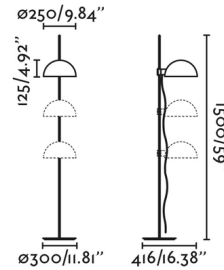

### Specifications

COLOR	Beige
BODY FINISH	Matte Black
WATTAGE	15W
DIMMER	N/A
DIMENSIONS	11.81"W x 59"H x 16.38"D
BULB NOT INCLUDED	1 x A19/Medium (E26)/15W/120V LED

CLICK TO VIEW PRODUCT

Notes: