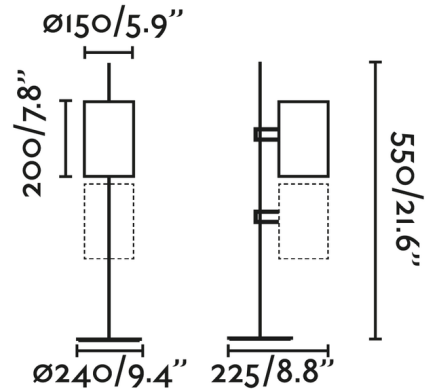

By FARO Barcelona

Description

The Guadalupe Floor Lamp is a lamp with a cylindrical shape designed by Faro Lab. A unique adjustable design to give a modern touch to any space. The fixture allows the light to be directed more firmly. On/Off switch located on cord.

Shown in matte black / beige

Specifications

COLOR Beige
BODY FINISH Matte Black
WATTAGE 15W
DIMMER N/A
DIMENSIONS 9.8"W x 59.6"H x 8.8"D
BULB NOT INCLUDED 1 x A19/Medium (E26)/15W/120V LED

CLICK TO VIEW PRODUCT