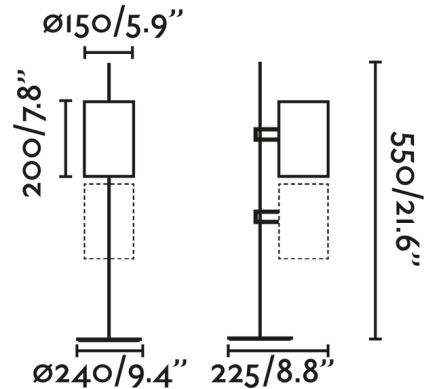

### Description

The Guadalupe Floor Lamp is a lamp with a cylindrical shape designed by Faro Lab. A unique adjustable design to give a modern touch to any space. The fixture allows the light to be directed more firmly. On/Off switch located on cord.

### Specifications

COLOR . . . . . Beige  
BODY FINISH . . . . . Matte Black  
WATTAGE . . . . . 15W  
DIMMER . . . . . N/A  
DIMENSIONS . . . . . 9.8"W x 59.6"H x 8.8"D  
BULB NOT INCLUDED . . . . . 1 x A19/Medium (E26)/15W/120V LED