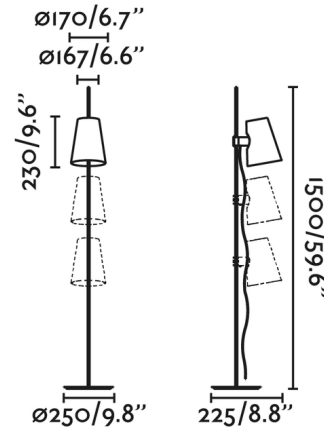

Description

The Lupe Floor Lamp, created by Jordi Busquets, is a designed lamp with an innovative style. It has original details and it's for home lighting. Both the height of the structure and the gradient of the shade can be regulated. On/Off switch located on cord.

Shown in matte black / beige

Specifications

COLOR Beige
BODY FINISH Matte Black
WATTAGE 15W
DIMMER N/A
DIMENSIONS 9.8"W x 59.6"H x 8.8"D
BULB NOT INCLUDED 1 x A19/Medium (E26)/15W/120V LED

CLICK TO VIEW PRODUCT