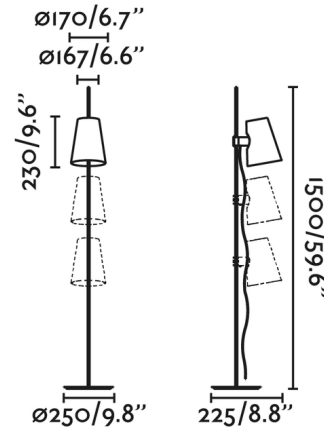

Shown in matte black / beige

Specifications

COLOR . . . . . Beige
BODY FINISH . . . . . Matte Black
WATTAGE 15W
DIMMER . . . . . N/A
DIMENSIONS . . . . . 9.8"W x 59.6"H x 8.8"D
BULB NOT INCLUDED . . . . . 1 x A19/Medium (E26)/15W/120V LED

CLICK TO VIEW PRODUCT

Notes: