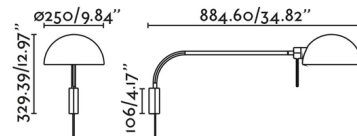

### Specifications

COLOR . . . . . Beige  
BODY FINISH . . . . . Matte Black  
WATTAGE . . . . . 15W  
DIMMER . . . . . N/A  
DIMENSIONS . . . . . 9.84"W x 12.97"H x 34.82"D  
BULB NOT INCLUDED . . . . . 1 x A19/Medium (E26)/15W/120V LED