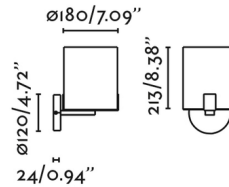

### Specifications

COLOR	Off White
BODY FINISH	Matte Black
WATTAGE	15W
DIMMER	Standard 120V
DIMENSIONS	7.1"W x 11"H x 8.5"D
BULB NOT INCLUDED	1 x A19/Medium (E26)/15W/120V LED

CLICK TO VIEW PRODUCT

Notes: