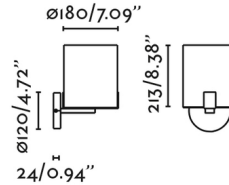

### Specifications

COLOR	Off White
BODY FINISH	Matte Black
WATTAGE	15W
DIMMER	Standard 120V
DIMENSIONS	7.1"W x 11"H x 8.5"D
BULB NOT INCLUDED	1 x A19/Medium (E26)/15W/120V LED

CLICK TO VIEW PRODUCT

Notes: