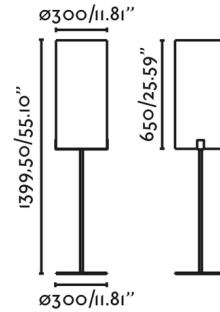

Lightology

lightology.com
866-954-4489
04-24-26

Project: _____

Company: _____

Location: _____ Fixture Type: _____

SPEC #: **FAR1429860**

Approved On: _____ Approved By: _____

Nila Floor Lamp

By FARO Barcelona

Description

The Nila Floor Lamp combines elegance and functionality. With a cylindrical shade and black structure, this avant-garde lamp enhances any space. Modernity and practicality in a single piece. On/off switch located on cord.

Specifications

COLOR	Off White
BODY FINISH	Matte Black
WATTAGE	15W
DIMMER	N/A
DIMENSIONS	11.81"W x 55.1"H
BULB NOT INCLUDED	1 x A19/Medium (E26)/15W/120V LED

CLICK TO VIEW PRODUCT

Notes: