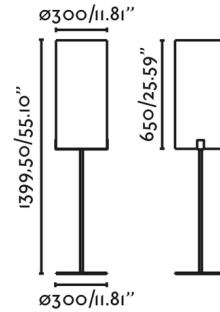

By FARO Barcelona

Description

The Nila Floor Lamp combines elegance and functionality. With a cylindrical shade and black structure, this avant-garde lamp enhances any space. Modernity and practicality in a single piece. On/off switch located on cord.

Shown in matte black / off white

Specifications

COLOR	Off White
BODY FINISH	Matte Black
WATTAGE	15W
DIMMER	N/A
DIMENSIONS	11.81"W x 55.1"H
BULB NOT INCLUDED	1 x A19/Medium (E26)/15W/120V LED

CLICK TO VIEW PRODUCT