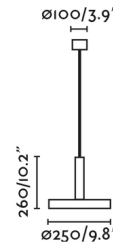

CLICK TO VIEW PRODUCT

Notes: