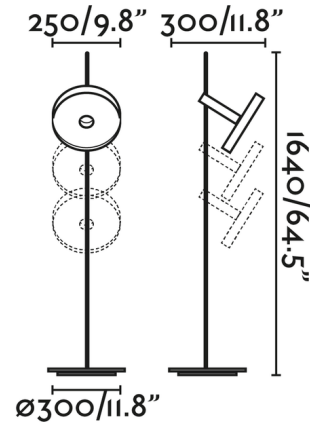

Shown in black / gold