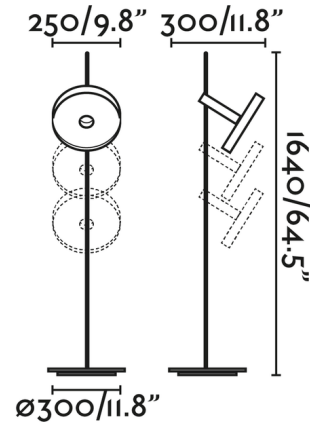

### Specifications

COLOR	N/A
BODY FINISH	Black / Gold
WATTAGE	15W
DIMMER	N/A
DIMENSIONS	11.8"W x 64.5"H x 11.8"D
BULB NOT INCLUDED	1 x A19/Medium (E26)/15W/120V LED

CLICK TO VIEW PRODUCT

Notes: