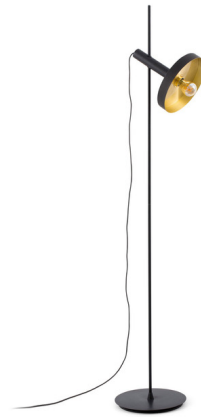

Lightology

lightology.com
866-954-4489
06-04-26

Project: _____

Company: _____

Location: _____ Fixture Type: _____

SPEC #: **FAR1429863**

Approved On: _____ Approved By: _____

Whizz Floor Lamp By FARO Barcelona

Description

The Whizz Floor Lamp, created by Cristopher Friedrich Wagner, presents trendy finishes that are ideal for using with a decorative filament bulb. This lamp is perfect for indoor lighting projects. On/Off switch located on cord.

Shown in black / gold

Specifications

COLOR	N/A
BODY FINISH	Black / Gold
WATTAGE	15W
DIMMER	N/A
DIMENSIONS	11.8"W x 64.5"H x 11.8"D
BULB NOT INCLUDED	1 x A19/Medium (E26)/15W/120V LED

CLICK TO VIEW PRODUCT