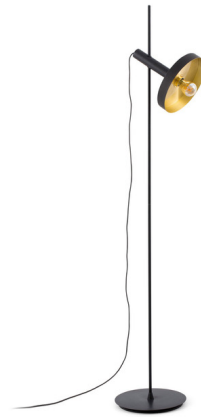

## Whizz Floor Lamp By FARO Barcelona

### Description

The Whizz Floor Lamp, created by Cristopher Friedrich Wagner, presents trendy finishes that are ideal for using with a decorative filament bulb. This lamp is perfect for indoor lighting projects. On/Off switch located on cord.

Shown in black / gold

### Specifications

COLOR	N/A
BODY FINISH	Black / Gold
WATTAGE	15W
DIMMER	N/A
DIMENSIONS	11.8"W x 64.5"H x 11.8"D
BULB NOT INCLUDED	1 x A19/Medium (E26)/15W/120V LED

CLICK TO VIEW PRODUCT

Notes: