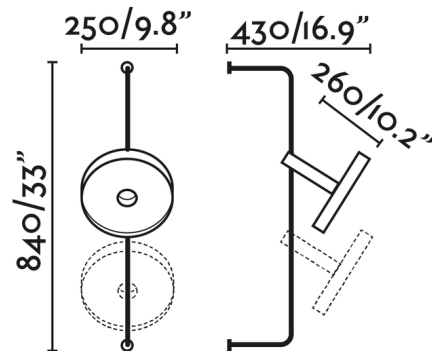

By FARO Barcelona

Description

The Whizz Wall Sconce, created by Cristopher Friedrich Wagner, presents trendy finishes that are ideal for using with a decorative filament bulb. The shade is held on by a vertical bracket that allows the light to adjust to your liking. This wall lamp is perfect for indoor lighting projects. On/Off switch located on cord.

Shown in black / black / gold

Specifications

COLOR	Black / Gold
BODY FINISH	Black
WATTAGE	15W
DIMMER	N/A
DIMENSIONS	9.8"W x 33"H x 16.9"D
BULB NOT INCLUDED	1 x A19/Medium (E26)/15W/120V LED

CLICK TO VIEW PRODUCT