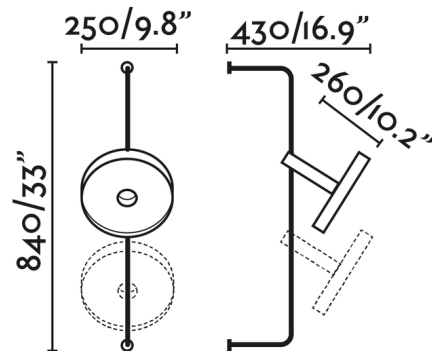

Specifications

COLOR	Black / Gold
BODY FINISH	Black
WATTAGE	15W
DIMMER	N/A
DIMENSIONS	9.8"W x 33"H x 16.9"D
BULB NOT INCLUDED	1 x A19/Medium (E26)/15W/120V LED

CLICK TO VIEW PRODUCT

Notes: