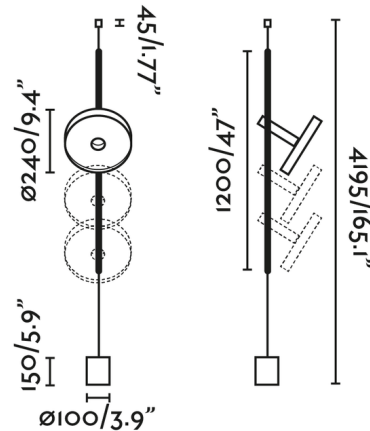

Lightology

lightology.com
866-954-4489
06-08-26

Project: _____

Company: _____

Location: _____ Fixture Type: _____

SPEC #: **FAR1429867**

Approved On: _____ Approved By: _____

Whizz Pendant Floor Lamp By FARO Barcelona

Description

The Whizz Pendant Floor Lamp, created by Cristopher Friedrich Wagner, presents trendy finishes that are ideal for using with a decorative filament bulb. This lamp's shape turns it into a pendant and floor lamp at the same time perfect for lighting different environments in your home. On/Off switch located on cord.

Shown in black / gold

Specifications

COLOR	N/A
BODY FINISH	Black / Gold
WATTAGE	15W
DIMMER	N/A
DIMENSIONS	9.4"W x 165.1"H
BULB NOT INCLUDED	1 x A19/Medium (E26)/15W/120V LED

CLICK TO VIEW PRODUCT

Notes: