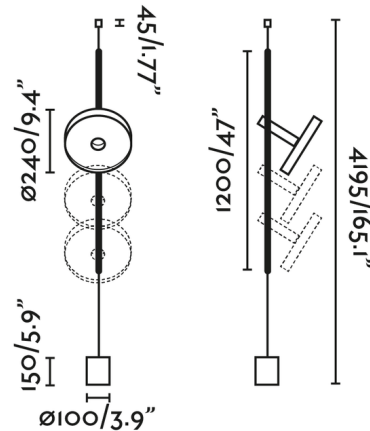

Lightology

lightology.com
866-954-4489
04-22-26

Project: _____

Company: _____

Location: _____ Fixture Type: _____

SPEC #: **FAR1429867**

Approved On: _____ Approved By: _____

Whizz Pendant Floor Lamp By FARO Barcelona

Shown in black / gold

Specifications

| | | |
|-------------------|-------|-----------------------------------|
| COLOR | | N/A |
| BODY FINISH | | Black / Gold |
| WATTAGE | | 15W |
| DIMMER | | N/A |
| DIMENSIONS | | 9.4"W x 165.1"H |
| BULB NOT INCLUDED | | 1 x A19/Medium (E26)/15W/120V LED |