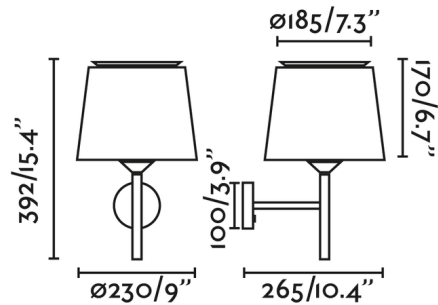

### Description

The Savoy Wall Sconce is a wall lamp with a textile shade designed by Isaac Pineiro. The structure is characterized by the arch located on the upper part where the light is reflected, creating a pretty reflection. On/off switch located on fixture. Includes 4.7 inch canopy to cover U.S. junction box.

### Specifications

COLOR	N/A
BODY FINISH	Matte White / White
WATTAGE	15W
DIMMER	N/A
DIMENSIONS	9"W x 15.4"H x 10.4"D
BULB NOT INCLUDED	1 x A19/Medium (E26)/15W/120V LED

CLICK TO VIEW PRODUCT

Notes: