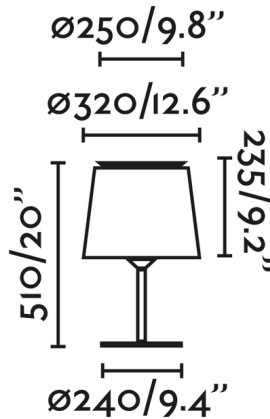

CLICK TO VIEW PRODUCT

Notes: