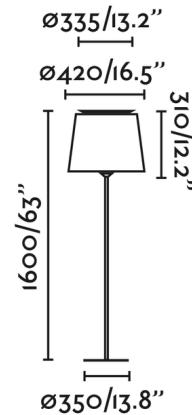

Shown in matte white / white