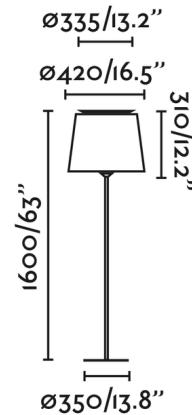

Lightology

lightology.com
866-954-4489
06-08-26

Project: _____

Company: _____

Location: _____ Fixture Type: _____

SPEC #: **FAR1429879**

Approved On: _____ Approved By: _____

Savoy Floor Lamp By FARO Barcelona

Description

The Savoy Floor Lamp is a steel lamp with a textile shade designed by Isaac Pineiro. The structure is characterized by the arch located on the upper part where the light is reflected, creating a pretty reflection. On/off push switch located on cord.

Shown in matte white / white

Specifications

COLOR	N/A
BODY FINISH	Matte White / White
WATTAGE	15W
DIMMER	N/A
DIMENSIONS	16.5"W x 63"H
BULB NOT INCLUDED	1 x A19/Medium (E26)/15W/120V LED

CLICK TO VIEW PRODUCT