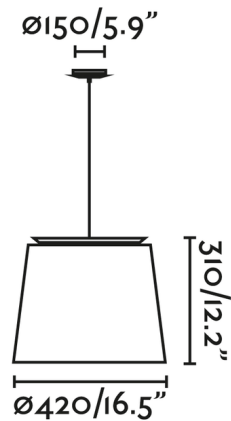

CLICK TO VIEW PRODUCT

Notes: