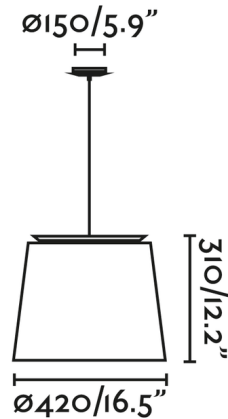

### Specifications

COLOR . . . . . N/A  
BODY FINISH . . . . . Matte White / White  
WATTAGE . . . . . 15W  
DIMMER . . . . . Standard 120V  
DIMENSIONS . . . . . 16.5"W x 12.2"H  
BULB NOT INCLUDED . . . . . 1 x A19/Medium (E26)/15W/120V LED

### Technical Information

PRODUCT DIMENSIONS . . . . . Overall Height: 52.8"

Shown in matte white / white

CLICK TO VIEW PRODUCT

Notes: