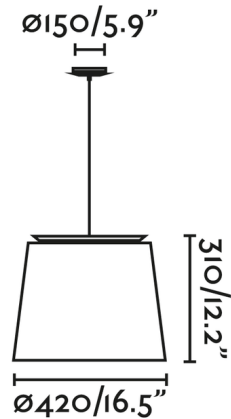

CLICK TO VIEW PRODUCT

Notes: