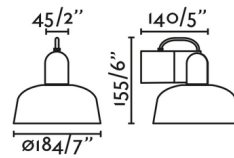

Shown in satin black / glossy black

Specifications

COLOR Glossy Black
BODY FINISH Satin Black
WATTAGE 15W
DIMMER Standard 120V
DIMENSIONS 7"W x 6"H x 5"D
BULB NOT INCLUDED 1 x A19/Medium (E26)/15W/120V LED