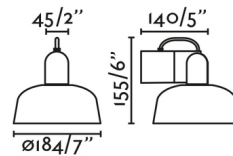

Shown in satin black / glossy black

Specifications

COLOR Glossy Black
BODY FINISH Satin Black
WATTAGE 15W
DIMMER Standard 120V
DIMENSIONS 7"W x 6"H x 5"D
BULB NOT INCLUDED 1 x A19/Medium (E26)/15W/120V LED