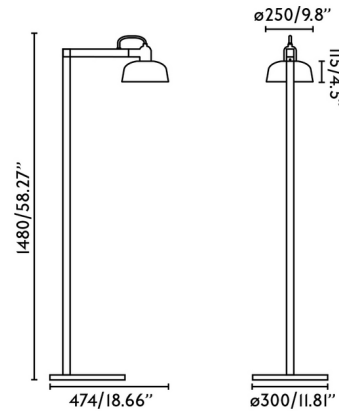

Lightology

lightology.com
866-954-4489
04-15-26

Project: _____

Company: _____

Location: _____ Fixture Type: _____

SPEC #: **FAR1429888**

Approved On: _____ Approved By: _____

Tatawin Floor Lamp By FARO Barcelona

Description

The Tatawin Floor Lamp, designed by Adolfo Abejon, features the shape of the shade that is reminiscent of the upper part of the characteristic houses of Tataouine, a city in southeast Tunisia. This swing arm floor lamp has a black metal structure and glossy glass shade. On/off switch located on cord.

Shown in satin black / glossy black

Specifications

COLOR	Glossy Black
BODY FINISH	Satin Black
WATTAGE	15W
DIMMER	N/A
DIMENSIONS	11.81"W x 58.27"H x 18.66"D
BULB NOT INCLUDED	1 x A19/Medium (E26)/15W/120V LED