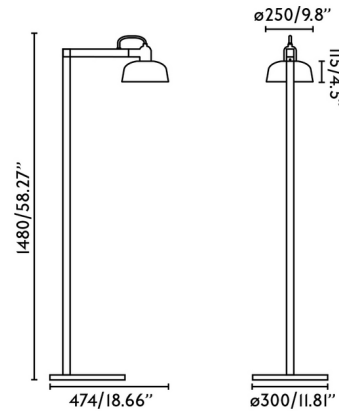

Lightology

lightology.com
866-954-4489
06-01-26

Project: _____

Company: _____

Location: _____ Fixture Type: _____

SPEC #: **FAR1429888**

Approved On: _____ Approved By: _____

Tatawin Floor Lamp By FARO Barcelona

Description

The Tatawin Floor Lamp, designed by Adolfo Abejon, features the shape of the shade that is reminiscent of the upper part of the characteristic houses of Tataouine, a city in southeast Tunisia. This swing arm floor lamp has a black metal structure and glossy glass shade. On/off switch located on cord.

Shown in satin black / glossy black

Specifications

COLOR	Glossy Black
BODY FINISH	Satin Black
WATTAGE	15W
DIMMER	N/A
DIMENSIONS	11.81"W x 58.27"H x 18.66"D
BULB NOT INCLUDED	1 x A19/Medium (E26)/15W/120V LED