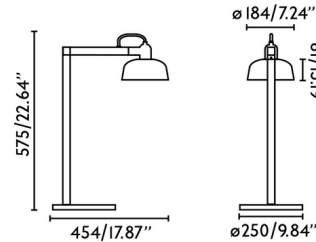

Shown in satin black / glossy black

Specifications

COLOR Glossy Black
BODY FINISH Satin Black
WATTAGE 15W
DIMMER N/A
DIMENSIONS 9.84"W x 22.64"H x 17.87"D
BULB NOT INCLUDED 1 x A19/Medium (E26)/15W/120V LED