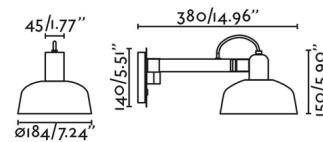

Lightology

lightology.com
866-954-4489
04-23-26

Project: _____

Company: _____

Location: _____ Fixture Type: _____

SPEC #: **FAR1429896**

Approved On: _____ Approved By: _____

Tatawin Swing Arm Wall Sconce By FARO Barcelona

Description

The Tatawin Table Lamp, designed by Adolfo Abejon, features the shape of the shade that is reminiscent of the upper part of the characteristic houses of Tataouine, a city in southeast Tunisia. This compact and elegant wall light with an orientable arm has an aluminum body and glass shade. On/off switch located on fixture.

Shown in satin black / glossy black

Specifications

COLOR	Glossy Black
BODY FINISH	Satin Black
WATTAGE	15W
DIMMER	N/A
DIMENSIONS	7.24"W x 5.9"H x 14.96"D
BULB NOT INCLUDED	1 x A19/Medium (E26)/15W/120V LED

CLICK TO VIEW PRODUCT

Notes: