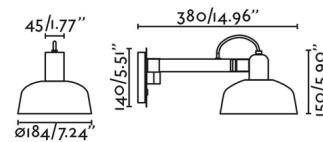

### Specifications

COLOR	Glossy Black
BODY FINISH	Satin Black
WATTAGE	15W
DIMMER	N/A
DIMENSIONS	7.24"W x 5.9"H x 14.96"D
BULB NOT INCLUDED	1 x A19/Medium (E26)/15W/120V LED

CLICK TO VIEW PRODUCT

Notes: