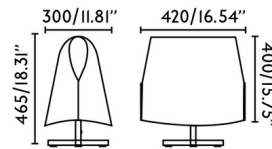

Shown in black / beige

Specifications

COLOR Beige
BODY FINISH Black
WATTAGE 15W
DIMMER N/A
DIMENSIONS 11.81"W x 18.31"H x 16.54"D
BULB NOT INCLUDED 1 x A19/Medium (E26)/15W/120V LED

CLICK TO VIEW PRODUCT