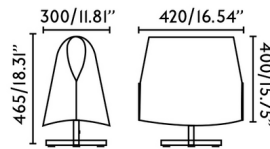

Shown in black / beige

Specifications

COLOR	Beige
BODY FINISH	Black
WATTAGE	15W
DIMMER	N/A
DIMENSIONS	11.81"W x 18.31"H x 16.54"D
BULB NOT INCLUDED	1 x A19/Medium (E26)/15W/120V LED

CLICK TO VIEW PRODUCT