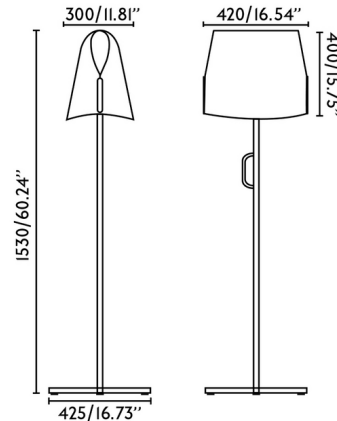

Description

The Luang Floor Lamp, designed by Faro Lab, is inspired by the art and hand-crafted objects made with papyrus and natural fibers in Southeast Asia and by how they create incredibly formal poetic and complex volumetric objects from flat elements. It has a minimalist structure that contrasts profoundly with the free and organic appearance of its shade which, by not having a structure and being materialized exclusively in papyrus, lights up entirely. On/off switch located on cord.

Shown in black / beige

Specifications

| | |
|-------------------|-----------------------------------|
| COLOR | Beige |
| BODY FINISH | Black |
| WATTAGE | 15W |
| DIMMER | N/A |
| DIMENSIONS | 11.81"W x 60.24"H x 16.54"D |
| BULB NOT INCLUDED | 1 x A19/Medium (E26)/15W/120V LED |