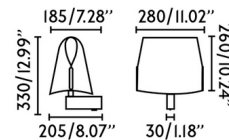

Shown in black / beige

Specifications

COLOR	Beige
BODY FINISH	Black
WATTAGE	15W
DIMMER	N/A
DIMENSIONS	11.02"W x 12.99"H x 8.07"D
BULB NOT INCLUDED	1 x A19/Medium (E26)/15W/120V LED

CLICK TO VIEW PRODUCT

Notes: