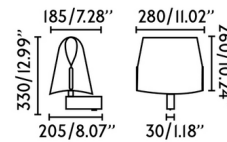

### Specifications

COLOR . . . . . Beige  
BODY FINISH . . . . . Black  
WATTAGE . . . . . 15W  
DIMMER . . . . . N/A  
DIMENSIONS . . . . . 11.02"W x 12.99"H x 8.07"D  
BULB NOT INCLUDED . . . . . 1 x A19/Medium (E26)/15W/120V LED