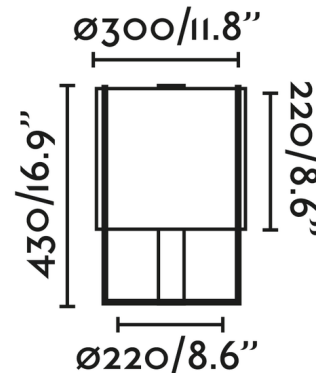

By FARO Barcelona

Description

The Drum Table Lamp is a steel lamp with a fabric shade. It is a collection designed by Nahrang for interior lighting in a modern, and timeless style. On/off switch located on cord.

Shown in matte black / beige

Specifications

COLOR Beige
BODY FINISH Matte Black
WATTAGE 15W
DIMMER N/A
DIMENSIONS 11.8"W x 16.9"H
BULB NOT INCLUDED 1 x A19/Medium (E26)/15W/120V LED

CLICK TO VIEW PRODUCT