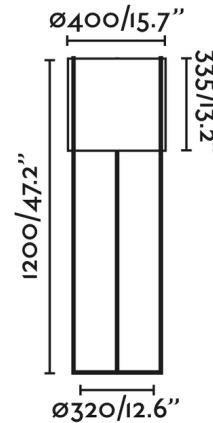

### Specifications

COLOR	Beige
BODY FINISH	Matte Black
WATTAGE	15W
DIMMER	N/A
DIMENSIONS	15.7"W x 47.2"H
BULB NOT INCLUDED	1 x A19/Medium (E26)/15W/120V LED

CLICK TO VIEW PRODUCT

Notes: