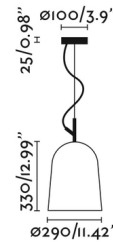

By FARO Barcelona

Description

The Studio Pendant, designed by Nahtrang, is inspired by simple, classic yet unique lines and elements. These lights incorporate the classic heritage of the 1950s in a modern context. The main feature is the cable clamp in the shape of a tree branch, which is special and unique. This pendant light has been designed to suit different lighting needs in the home or workspace. Includes 4.7 inch canopy to cover U.S. junction box.

Shown in matte black / black

Specifications

COLOR	Black
BODY FINISH	Matte Black
WATTAGE	18W
DIMMER	Standard 120V
DIMENSIONS	11.42"W x 12.99"H
BULB NOT INCLUDED	1 x A19/Medium (E26)/18W/120V LED

Technical Information

PRODUCT DIMENSIONS	Overall Height: 92.72"
--------------------	------------------------

CLICK TO VIEW PRODUCT

Notes: