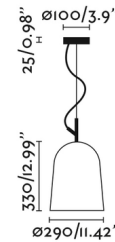

### Specifications

COLOR	Pink
BODY FINISH	Matte Black
WATTAGE	18W
DIMMER	Standard 120V
DIMENSIONS	11.42"W x 12.99"H
BULB NOT INCLUDED	1 x A19/Medium (E26)/18W/120V LED

CLICK TO VIEW PRODUCT

Notes: