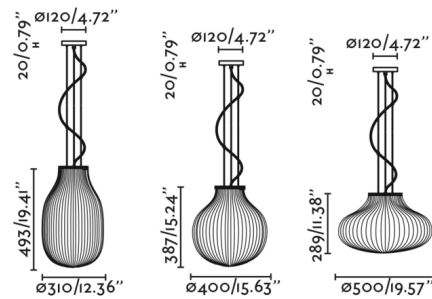

Description

The Isabelle Pendant, designed by Hector Serrano, stands out for its wavy and delicate texture reminiscent of elegant vases. Emitting a soft, warm light through an opal glass diffuser, its waves play with light and shadow giving it a unique personality. The pendant light fits perfectly into any space, whether domestic or contract. It is available in three complementary designs which can be used individually or together depending on the ambience desired.

Shown in matte white / opal

Specifications

COLOR	Opal
BODY FINISH	Matte White
WATTAGE	15W
DIMMER	Standard 120V
DIMENSIONS	12.36"W x 19.41"H
BULB NOT INCLUDED	1 x A19/Medium (E26)/15W/120V LED

CLICK TO VIEW PRODUCT