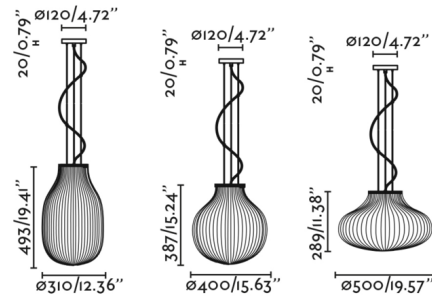

Lightology

lightology.com
866-954-4489
04-23-26

Project: _____
 Company: _____
 Location: _____ Fixture Type: _____
 SPEC #: **FAR1429921**
 Approved On: _____ Approved By: _____

Isabelle Pendant By FARO Barcelona

Description

The Isabelle Pendant, designed by Hector Serrano, stands out for its wavy and delicate texture reminiscent of elegant vases. Emitting a soft, warm light through an opal glass diffuser, its waves play with light and shadow giving it a unique personality. The pendant light fits perfectly into any space, whether domestic or contract. It is available in three complementary designs which can be used individually or together depending on the ambience desired.

Shown in matte white / opal

Specifications

COLOR	Opal
BODY FINISH	Matte White
WATTAGE	15W
DIMMER	Standard 120V
DIMENSIONS	12.36"W x 19.41"H
BULB NOT INCLUDED	1 x A19/Medium (E26)/15W/120V LED

CLICK TO VIEW PRODUCT