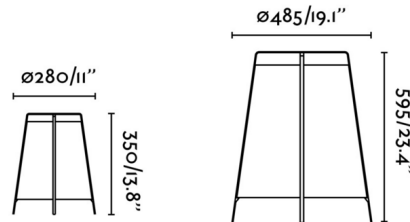

Shown in matte black / beige

Specifications

COLOR Beige
BODY FINISH Matte Black
WATTAGE 15W
DIMMER N/A
DIMENSIONS 11"W x 13.8"H
BULB NOT INCLUDED 1 x A19/Medium (E26)/15W/120V LED

CLICK TO VIEW PRODUCT

Notes: