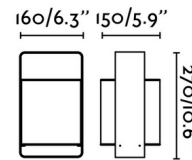

### Specifications

COLOR . . . . . White  
BODY FINISH . . . . . Matte White  
WATTAGE . . . . . 15W  
DIMMER . . . . . N/A  
DIMENSIONS . . . . . 6.3"W x 10.6"H x 5.9"D  
BULB NOT INCLUDED . . . . . 1 x A19/Medium (E26)/15W/120V LED