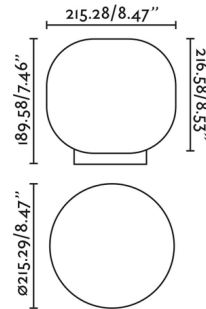

By FARO Barcelona

Description

The Amelia Table Lamp, designed by Hector Serrano with a very light style and sinuous shape, mimics and subtly enriches the space. The rounded diffuser makes it has a larger emitting surface and prevents glare, making it perfect as ambient lighting. On/Off switch located on black cord.

Shown in matte white / opal white

Specifications

COLOR	Opal White
BODY FINISH	Matte White
WATTAGE	7W
DIMMER	N/A
DIMENSIONS	8.47"W x 8.53"H
BULB NOT INCLUDED	1 x A19/Medium (E26)/7W/120V LED

CLICK TO VIEW PRODUCT