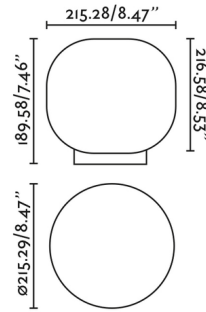

By FARO Barcelona

Description

The Amelia Table Lamp, designed by Hector Serrano with a very light style and sinuous shape, mimics and subtly enriches the space. The rounded diffuser makes it has a larger emitting surface and prevents glare, making it perfect as ambient lighting. On/Off switch located on black cord.

Shown in matte white / opal white

Specifications

COLOR	Opal White
BODY FINISH	Matte White
WATTAGE	7W
DIMMER	N/A
DIMENSIONS	8.47"W x 8.53"H
BULB NOT INCLUDED	1 x A19/Medium (E26)/7W/120V LED

CLICK TO VIEW PRODUCT