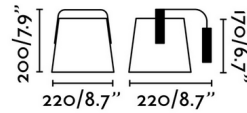

By FARO Barcelona

Description

The Stood Wall Sconce combines a wooden shade and a steel structure to provide warmth to any room of your house. This wall light is perfect for lighting the living room or bedroom. Includes 4.7 inch canopy to cover U.S. junction box.

Shown in matte black / cherry tree

Specifications

COLOR Cherry Tree
BODY FINISH Matte Black
WATTAGE 15W
DIMMER Standard 120V
DIMENSIONS 8.7"W x 7.9"H x 8.7"D
BULB NOT INCLUDED 1 x A19/Medium (E26)/15W/120V LED