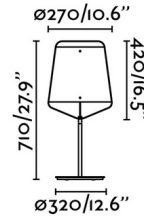

### Specifications

COLOR . . . . . Cherry Tree  
BODY FINISH . . . . . Matte Black  
WATTAGE . . . . . 15W  
DIMMER . . . . . N/A  
DIMENSIONS . . . . . 12.6"W x 27.9"H  
BULB NOT INCLUDED . . . . . 1 x A19/Medium (E26)/15W/120V LED