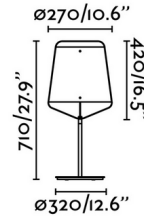

Shown in matte black / cherry tree

Specifications

COLOR Cherry Tree
BODY FINISH Matte Black
WATTAGE 15W
DIMMER N/A
DIMENSIONS 12.6"W x 27.9"H
BULB NOT INCLUDED 1 x A19/Medium (E26)/15W/120V LED

CLICK TO VIEW PRODUCT